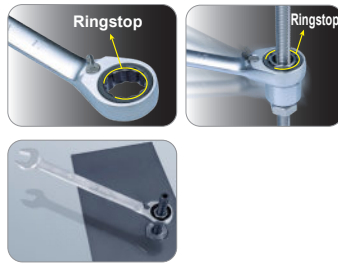

Ringstop Speed Wrench

KT No. & D1

373AM

- Ringstop function
- Open end and ratchet ring - wrench
- 5° gear action (72 teeth)
- Reversible
- Take - up : 13°
- Chrome vanadium alloy steel
- Chrome plated

KT NO.	Size mm	D1 mm	D2 mm	H1 mm	H2 mm	L mm	📦/📦
new 373A07M	7	16.7	16.6	4.6	6.5	140	12 / 384
373A08M	8	16.7	16.6	4.6	6.5	140	12 / 384
new 373A09M	9	18.8	18.4	4.9	6.9	150	12 / 384
373A10M	10	20.8	20.0	5.3	7.3	159	12 / 240
373A11M	11	23.0	21.8	5.6	7.7	165	12 / 240
373A12M	12	25.0	22.7	6.0	8.2	172	12 / 240
373A13M	13	27.1	24.7	6.4	8.6	178	10 / 160
373A14M	14	29.2	27.0	6.8	9.0	191	10 / 160
new 373A15M	15	31.3	28.3	7.0	9.4	200	10 / 160
new 373A16M	16	33.4	30.0	7.2	9.9	208	10 / 60
373A17M	17	35.5	31.8	7.7	10.3	226	6 / 60
new 373A18M	18	37.6	32.6	8.2	10.7	237	6 / 60
373A19M	19	39.7	33.8	8.8	11.2	248	6 / 60
new 373A21M	21	46.0	40.0	9.0	13.0	290	6 / 54
new 373A22M	22	46.0	40.0	9.0	13.0	290	6 / 54
new 373A24M	24	52.2	46.0	10.0	14.5	323	6 / 54

373AS **new**

KT NO.	Size inch	D1 mm	D2 mm	H1 mm	H2 mm	L mm	📦/📦
373A10S	5/16	16.7	16.6	4.6	6.5	140	12 / 384
373A12S	3/8	20.8	20.0	5.3	7.3	159	12 / 240
373A14S	7/16	23.8	21.8	5.6	7.7	165	12 / 240
373A16S	1/2	27.1	24.7	6.4	8.6	178	10 / 160
373A18S	9/16	29.2	27.0	6.8	9.0	191	10 / 160
373A20S	5/8	33.4	30.0	7.2	9.9	208	10 / 60
373A22S	11/16	35.5	31.8	7.7	10.3	226	6 / 60
373A24S	3/4	39.7	33.8	8.8	11.2	248	6 / 60
373A28S	7/8	46.0	40.0	9.0	13.0	290	6 / 54
373A30S	15/16	52.5	46.0	10.0	14.5	323	6 / 54

Speed Wrench Set

KT NO.	PC.	Contents	🏋️	📦/📦
new 122A07MRN01	7	8, 10, 11, 12, 13, 17, 19	0.91	1 / 24
new 122A07MRN02	7	373AM 8, 10, 12, 13, 14, 17, 19	0.97	1 / 16
new 122A14MRN	14	8, 9, 10, 11, 12, 13, 14, 15, 16, 17, 18, 19, 22, 24	2.50	1 / 12
new 122A12MRN	12	8, 9, 10, 11, 12, 13, 14, 15, 17, 19, 22, 24	2.06	1 / 8
new 122A07SRN	7	373AS 3/8, 7/16, 1/2, 9/16, 5/8, 11/16, 3/4	0.91	1 / 24